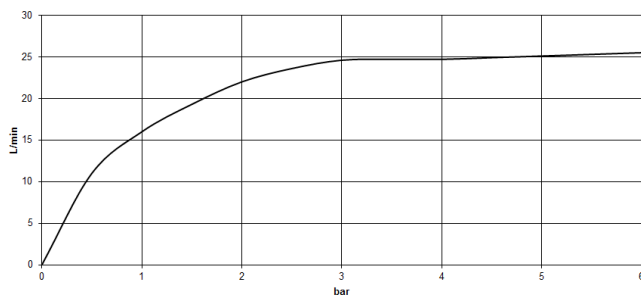

VAIA

Flow rate chart

Codes & Standards

ASME
A112.18.1/CSA
B125.1

California Energy
Commission
(CEC)

VAIA Single-lever bath mixer with stand pipe for free-standing assembly with
hand shower set - Champagne (22kt Gold)