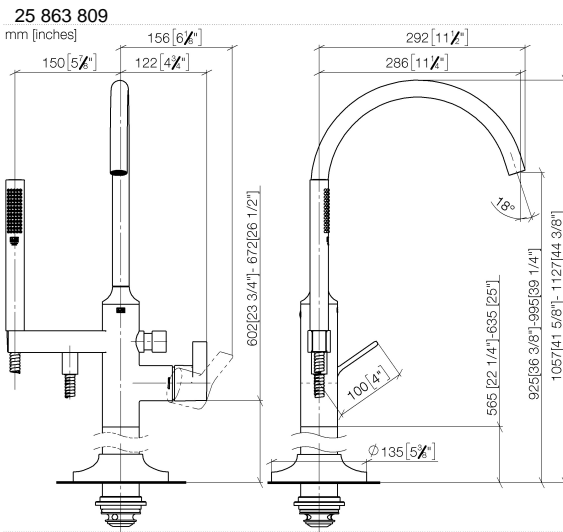

VAIA Single-lever bath mixer with stand pipe for free-standing assembly with hand shower set - Champagne (22kt Gold)

VAIA

25 863 809

- spout: circular, air-enriched flow
- max. flow 24.6 l/min at 3 bar flow pressure
- Hand shower: COMPACT RAIN, max. flow rate 6.8 l/min (at 3 bar)
- bar-type hand shower with anti-scale system
- 281mm projection
- pivotable spout 360°
- automatic bath/shower diverter
- total height 1057 - 1127 mm
- wall bracket
- stand pipe height 565 - 635 mm
- height up to aerator 925 – 995 mm
- slide-on rosettes Ø 135 mm
- metal shower hose 1250mm with integrated anti-twist protection
- WRAS 2001027

Required miscellaneous

- Concealed floor mounting -**
- max. recess depth 150 mm
 - min. recess depth 80 mm

35 949 970-90
0010

VAIA Single-lever bath mixer with stand pipe for free-standing assembly with hand shower set - Champagne (22kt Gold)

VAIA

Flow rate chart

Codes & Standards

ASME
A112.18.1/CSA
B125.1

California Energy
Commission
(CEC)

VAIA Single-lever bath mixer with stand pipe for free-standing assembly with
hand shower set - Champagne (22kt Gold)